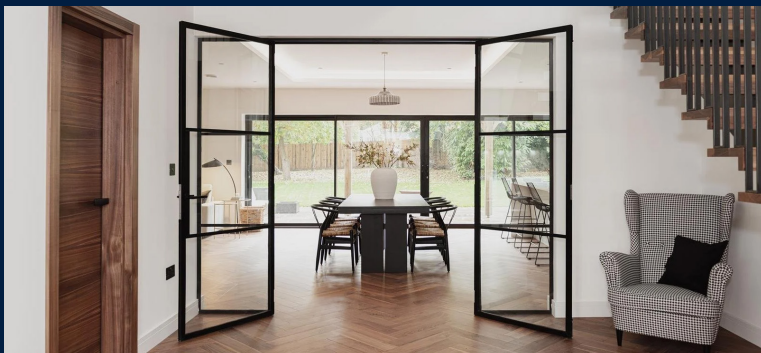

Elevating design with steel-framed doors

Steel-framed doors have become a defining feature of high-end design, seamlessly blending sleek, minimalist profiles with superior craftsmanship.

Their slim, refined steel frames, often paired with expansive glass panels, create a sense of openness and light, elevating the visual appeal of any space. With bespoke options such as curved heads and tailored finishes, these doors offer a level of customisation that allows designers to achieve a unique, sophisticated aesthetic. Denleigh offers a range of colour options, including antique brass, bronze, and dark bronze, allowing for further personalisation and a perfect match to any interior style.

Perfectly suited to industrial, contemporary, and transitional interiors, steel-framed doors exude an air of timeless elegance, enhancing both the functionality and beauty of a home or commercial space.