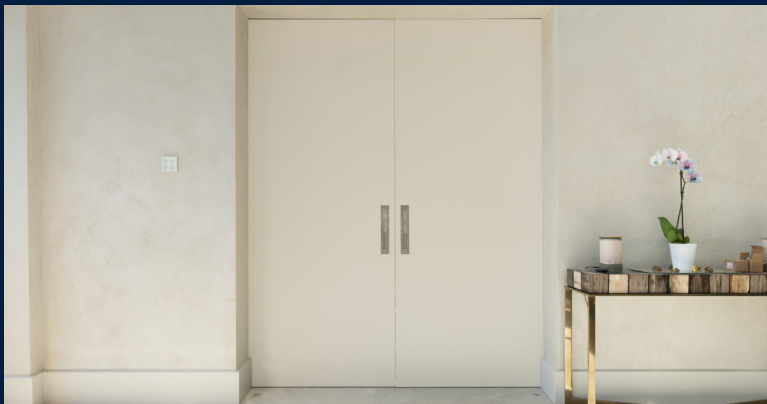

Sleek minimalism in flush and pull handles

Long flush and pull handles have emerged as exquisite design elements, seamlessly blending sleek minimalism with unmatched functionality.

Crafted from premium materials such as brass, and blackened steel, they exude sophistication and timeless elegance, making them a perfect complement to doors of wood, glass, or metal. With their subtle, integrated design, these handles are as practical as they are visually striking, providing an effortless grip and adding a sense of refinement to any space.

Their versatility allows them to enhance a range of interior styles—from modern to industrial—while their durability ensures lasting quality.