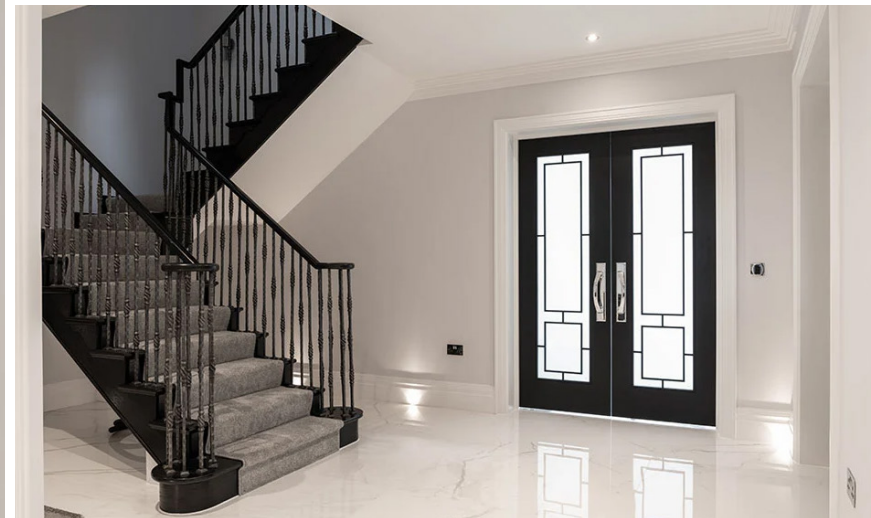

The revival of Art Deco in modern interiors

Art Deco-inspired interiors will continue to rise in popularity, blending luxury with geometric patterns and opulent finishes to create striking focal points in modern homes.

Doors will serve as both functional elements and works of art, creating a visual focal point that enhances the overall room aesthetic. The combination of glossy finishes, geometric patterns, and luxe materials will transport spaces back to the roaring twenties but with a modern twist that aligns with 2025's design preferences.

Denleigh's exquisite collection of Lattice doors offers designers the perfect opportunity to create a statement of unparalleled sophistication. Featuring intricate lattice work and elegant glazing, these doors are destined to enhance the most luxurious of interiors. Their refined design makes them ideal as feature doors, effortlessly bridging spaces such as an entrance hall to a grand reception room.