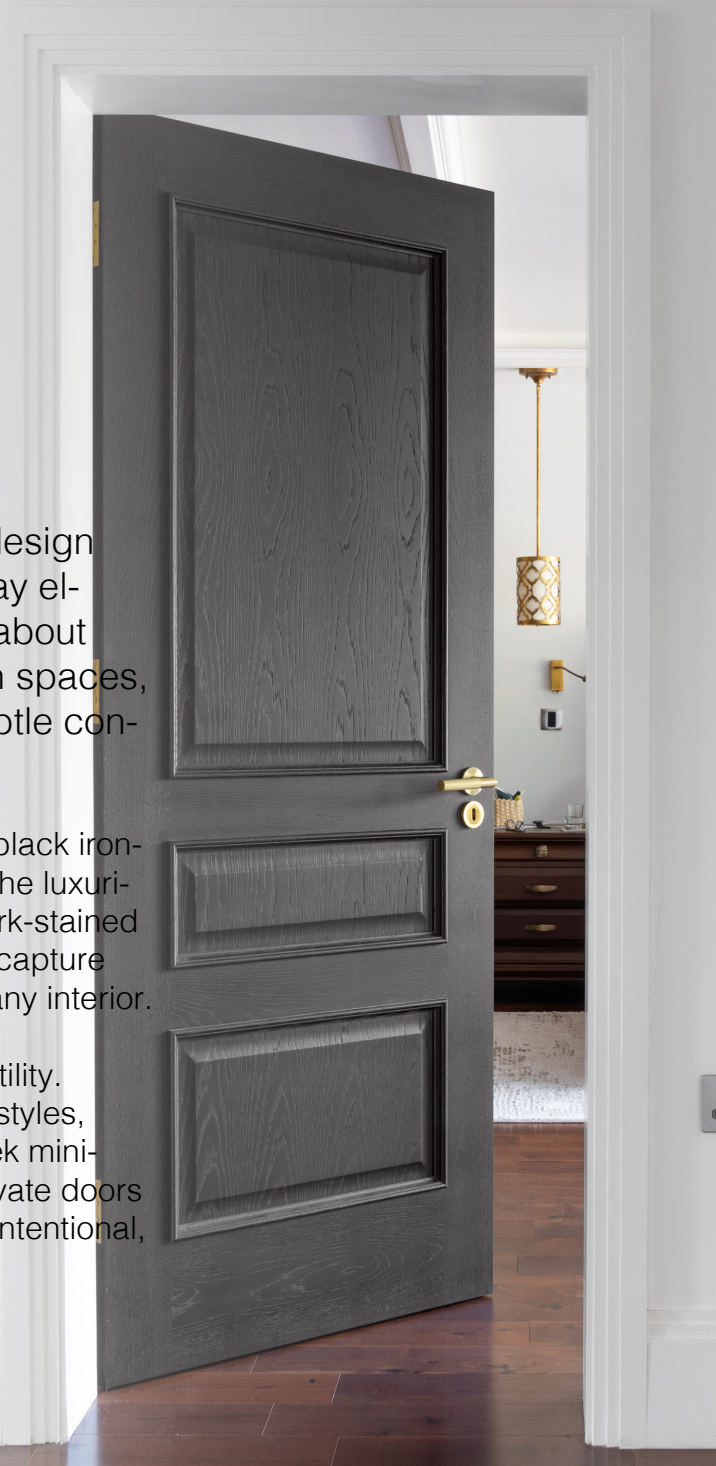

The art of contasting finishes

Contrast is emerging as a defining design trend this year, transforming everyday elements into striking features. It's all about creating visual intrigue and drama in spaces, whether through bold pairings or subtle contrasts.

Picture the sophisticated appeal of matte black ironmongery against a pristine white door, or the luxurious feel of satin brass alongside deep, dark-stained wood. These contrasting finishes not only capture attention but add depth and character to any interior.

The true beauty of contrast lies in its versatility. Whether you're embracing bold industrial styles, warm and inviting rustic aesthetics, or sleek minimalist designs, the right contrasts can elevate doors and hardware, making them stand out as intentional, impactful design statements in your home.